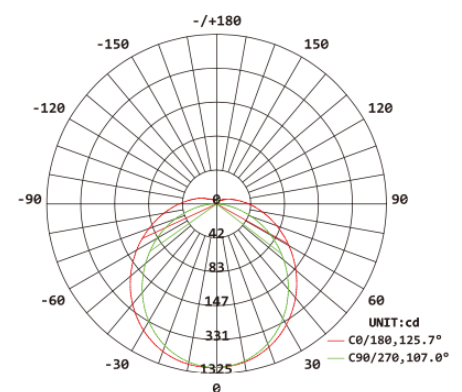

PRODUCT SPECIFICATIONS

Light Source	LED
System Power	18 W
Light Tone	Cool White / Natural White / Warm White
Color Temperature	6000K / 4000K / 3000K
Color Rendering Index (Ra)	>80
Beam Angle	140°
Luminous Flux	2,070 lm
Lifespan	50,000 h
Working Temperature	-20 ~ +45°C
Storage Temperature	-40 ~ +80°C
Relative Humidity	Up to 98%
Protection Rating	IP20
Dimming	Non-Dimmable
Shell Material	Aluminum + PC
Pin	G5
Dimensions	L1,213 * W25.4 mm
Cover	Milky

PRODUCT SPECIFICATIONS

Input Voltage	AC100-240V
Power Factor	>0.9
Rated Frequency	50/60 Hz
Efficacy	120 lm/W
Transformer	Integrated

	2feet	3feet	4feet	5feet
Dimension	588	892	1198	1498
A:	602mm	906mm	1213mm	1513mm
B:	588mm	892mm	1198mm	1498mm

Dimensional Drawings (mm)

AVERAGE BEAM ANGLE(50%): 116.4 DEG
 SL-DGA00-530WT-G8-T

Light Distribution Curve

© S.A.S. Electric Company Limited. All rights reserved.