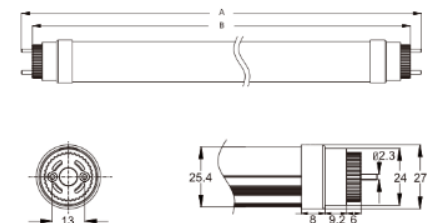

PRODUCT SPECIFICATIONS

Light Source	LED
System Power	18 W
Light Tone	Cool White / Natural White / Warm White
Color Temperature	6000K / 4000K / 3000K
Color Rendering Index (Ra)	>80
Beam Angle	140°
Luminous Flux	2,070 lm
Lifespan	50,000 h
Working Temperature	-20 ~ +45°C
Storage Temperature	-40 ~ +80°C
Relative Humidity	Up to 98%
Protection Rating	IP20
Dimming	Non-Dimmable
Shell Material	Aluminum + PC
Pin	G5
Dimensions	L1,213 * W25.4 mm
Cover	Milky

PRODUCT SPECIFICATIONS

Input Voltage	AC100-240V
Power Factor	>0.9
Rated Frequency	50/60 Hz
Efficacy	120 lm/W
Transformer	Integrated

	2feet	3feet	4feet	5feet
Dimension	588	892	1198	1498
A:	602mm	906mm	1213mm	1513mm
B:	588mm	892mm	1198mm	1498mm

Dimensional Drawings (mm)

AVERAGE BEAM ANGLE(50%): 116.4 DEG
 SL-DGA00-530WT-G8-T

Light Distribution Curve

© S.A.S. Electric Company Limited. All rights reserved.