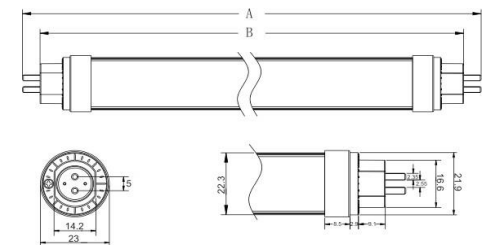

	2feet	3feet	4feet	5feet
Dimension	548	848	1148	1448
A:	562mm	862mm	1162mm	1462mm
B:	548mm	848mm	1148mm	1448mm

Dimensional Drawings (mm)

AVERAGE BEAM ANGLE(50%): 116.4 DEG
 SL-DGA00-530WT-G5-N

Light Distribution Curve

PRODUCT SPECIFICATIONS

Light Source	LED
System Power	18 W
Light Tone	Cool White / Natural White / Warm White
Color Temperature	6000K / 4000K / 3000K
Color Rendering Index (Ra)	>80
Beam Angle	140°
Luminous Flux	1,980 lm
Lifespan	50,000 h
Working Temperature	-20 ~ +45°C
Storage Temperature	-40 ~ +80°C
Relative Humidity	Up to 98%
Protection Rating	IP20
Dimming	Non-Dimmable
Shell Material	Aluminum + PC
Pin	G5
Dimensions	L1,162 * W22.3 mm
Cover	Milky