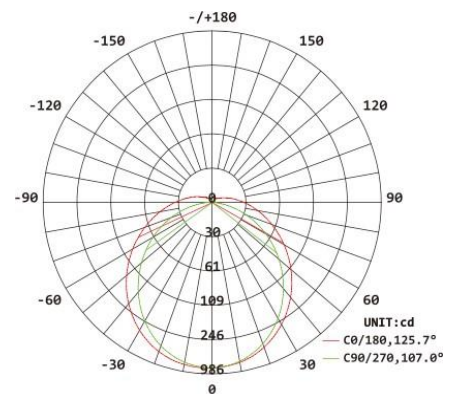

LIM-LT01-0612

Smart LED T5 Light Tube

Product Description

Available in warm to cool color temperature, the LED T5 Tube is longer lifetime of 50,000 hours with a low maintenance cost. Environmentally friendly with no UV or IR beams and free of mercury and hazardous materials. Provided with 1 year' warranty service.

	2feet	3feet	4feet	5feet
Dimension	548	848	1148	1448
A:	562mm	862mm	1162mm	1462mm
B:	548mm	848mm	1148mm	1448mm

Dimensional Drawings (mm)

AVERAGE BEAM ANGLE(50%): 116.4 DEG
 SL-DGA00-530WT-G5-N

Light Distribution Curve

PRODUCT SPECIFICATIONS

Light Source	LED
System Power	18 W
Light Tone	Cool White / Natural White / Warm White
Color Temperature	6000K / 4000K / 3000K
Color Rendering Index (Ra)	>80
Beam Angle	140°
Luminous Flux	1,980 lm
Lifespan	50,000 h
Working Temperature	-20 ~ +45°C
Storage Temperature	-40 ~ +80°C
Relative Humidity	Up to 98%
Protection Rating	IP20
Dimming	Non-Dimmable
Shell Material	Aluminum + PC
Pin	G5
Dimensions	L1,162 * W22.3 mm
Cover	Milky